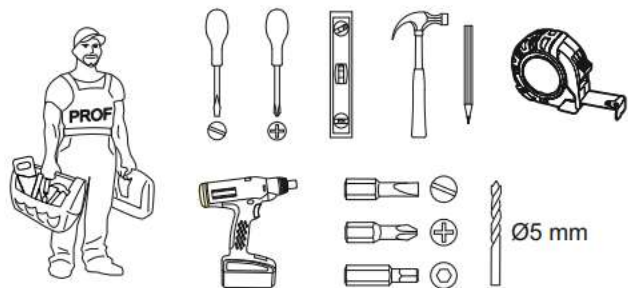

Материалы стен различаются, поэтому крепежные средства не прилегают. Используйте крепежные средства, подходящие для материала стен в вашем доме. Для выбора подходящих крепежных средств обратитесь в специализированный магазин.

ENGLISH

Important information
Read carefully
Follow each step of the instruction carefully

Keep this information for further reference

WARNING!

Serious or fatal crushing injuries can occur from furniture tip-over. To prevent this furniture from tipping over it must be permanently fixed to the wall with the included wall attachment devices.

Fastening devices for the wall are not included since different wall materials require different types of fastening devices. Use fastening devices suitable for the walls in your home. For advice on suitable fastening devices, contact your local specialized dealer.