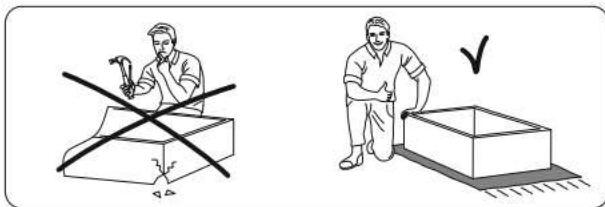

Сохраните эту информацию для справок в дальнейшем.

ВНИМАНИЕ!

Опрокидывание мебели может стать причиной получения серьезных травм или даже привести к смерти. Чтобы предотвратить опрокидывание, необходимо обеспечить стационарное крепление мебели к стене с помощью крепежных аксессуаров.

ENGLISH

Important information
Read carefully
Follow each step of the instruction carefully

Keep this information for further reference

WARNING!

Serious or fatal crushing injuries can occur from furniture tip-over. To prevent this furniture from tipping over it must be permanently fixed to the wall with the included wall attachment devices.

Fastening devices for the wall are not included since different wall materials require different types of fastening devices. Use fastening devices suitable for the walls in your home. For advice on suitable fastening devices, contact your local specialized dealer.